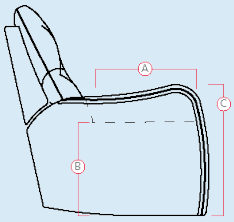

42200 EASTERN

DIMENSIONS

A - Seat Depth - 21" / 53cm

B - Seat Height - 17.5" / 44cm

C - Arm Height - 24" / 61cm

Dimensions shown as Width x Depth x Height. Specifications are correct at time of printing and are subject to change without notice.
LHF - left hand facing RHF - right hand facing IA - inside arm to inside

32 Rocker Recliner Chair

31 Wallhugger Recliner Chair Pwr

34 Swivel Glider Manual Recliner

38 Swivel Glider Power Recliner

29 x 37 x 40"

74 x 94 x 102cm

IA: 19" / 48cm

42200 EASTERN

How We Measure

Height - measured from the highest point of the back pillow to the floor.

Depth - measured from the front edge of the seat cushion to the top of the back.

Width - measured from the widest point of the arm or arm pillow to the widest point of the opposite arm or arm pillow.